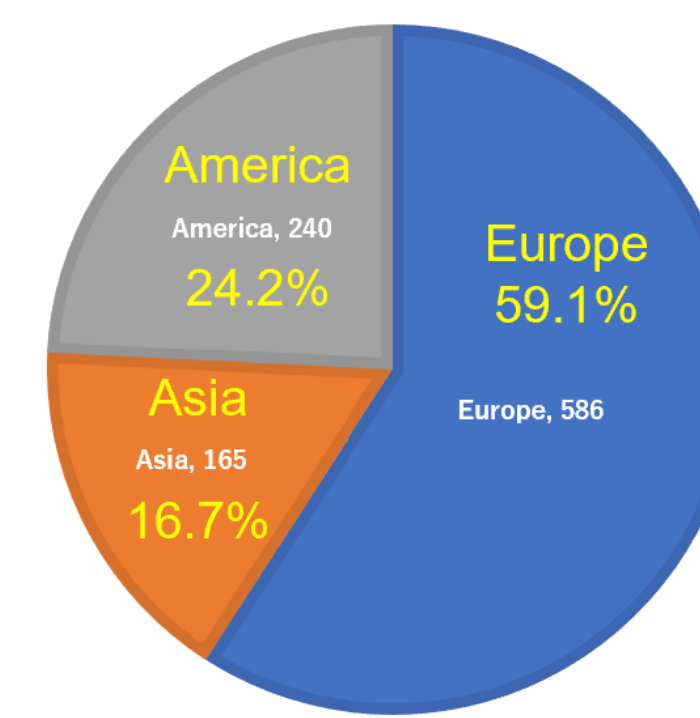

IPAC BACK IN FULL FORCE in THAILAND

LOC

- Scientific Program
- Conference Proceeding
- Conference IT
- Exhibitor and Sponsor
- Conference Support

Total 86 members

Venue

IMPACT EXHIBITION AND CONVENTION CENTER

Scientific Program

Delegate Registration

Country	Percentage	Participant Type	Number
Germany	18.64	Full regular delegate	378
United States	16.13	Day registration delegate	3
Thailand	10.15	Student	169
France	8.62	Exhibitor	118
Switzerland	8.62	Companions	19
Japan	7.51	Guest	18
Italy	5.70	Editor	26
United Kingdom	4.31	Staff	54
Korea, Republic of	3.89	Remote speaker	21
Spain	2.36		
Total			806