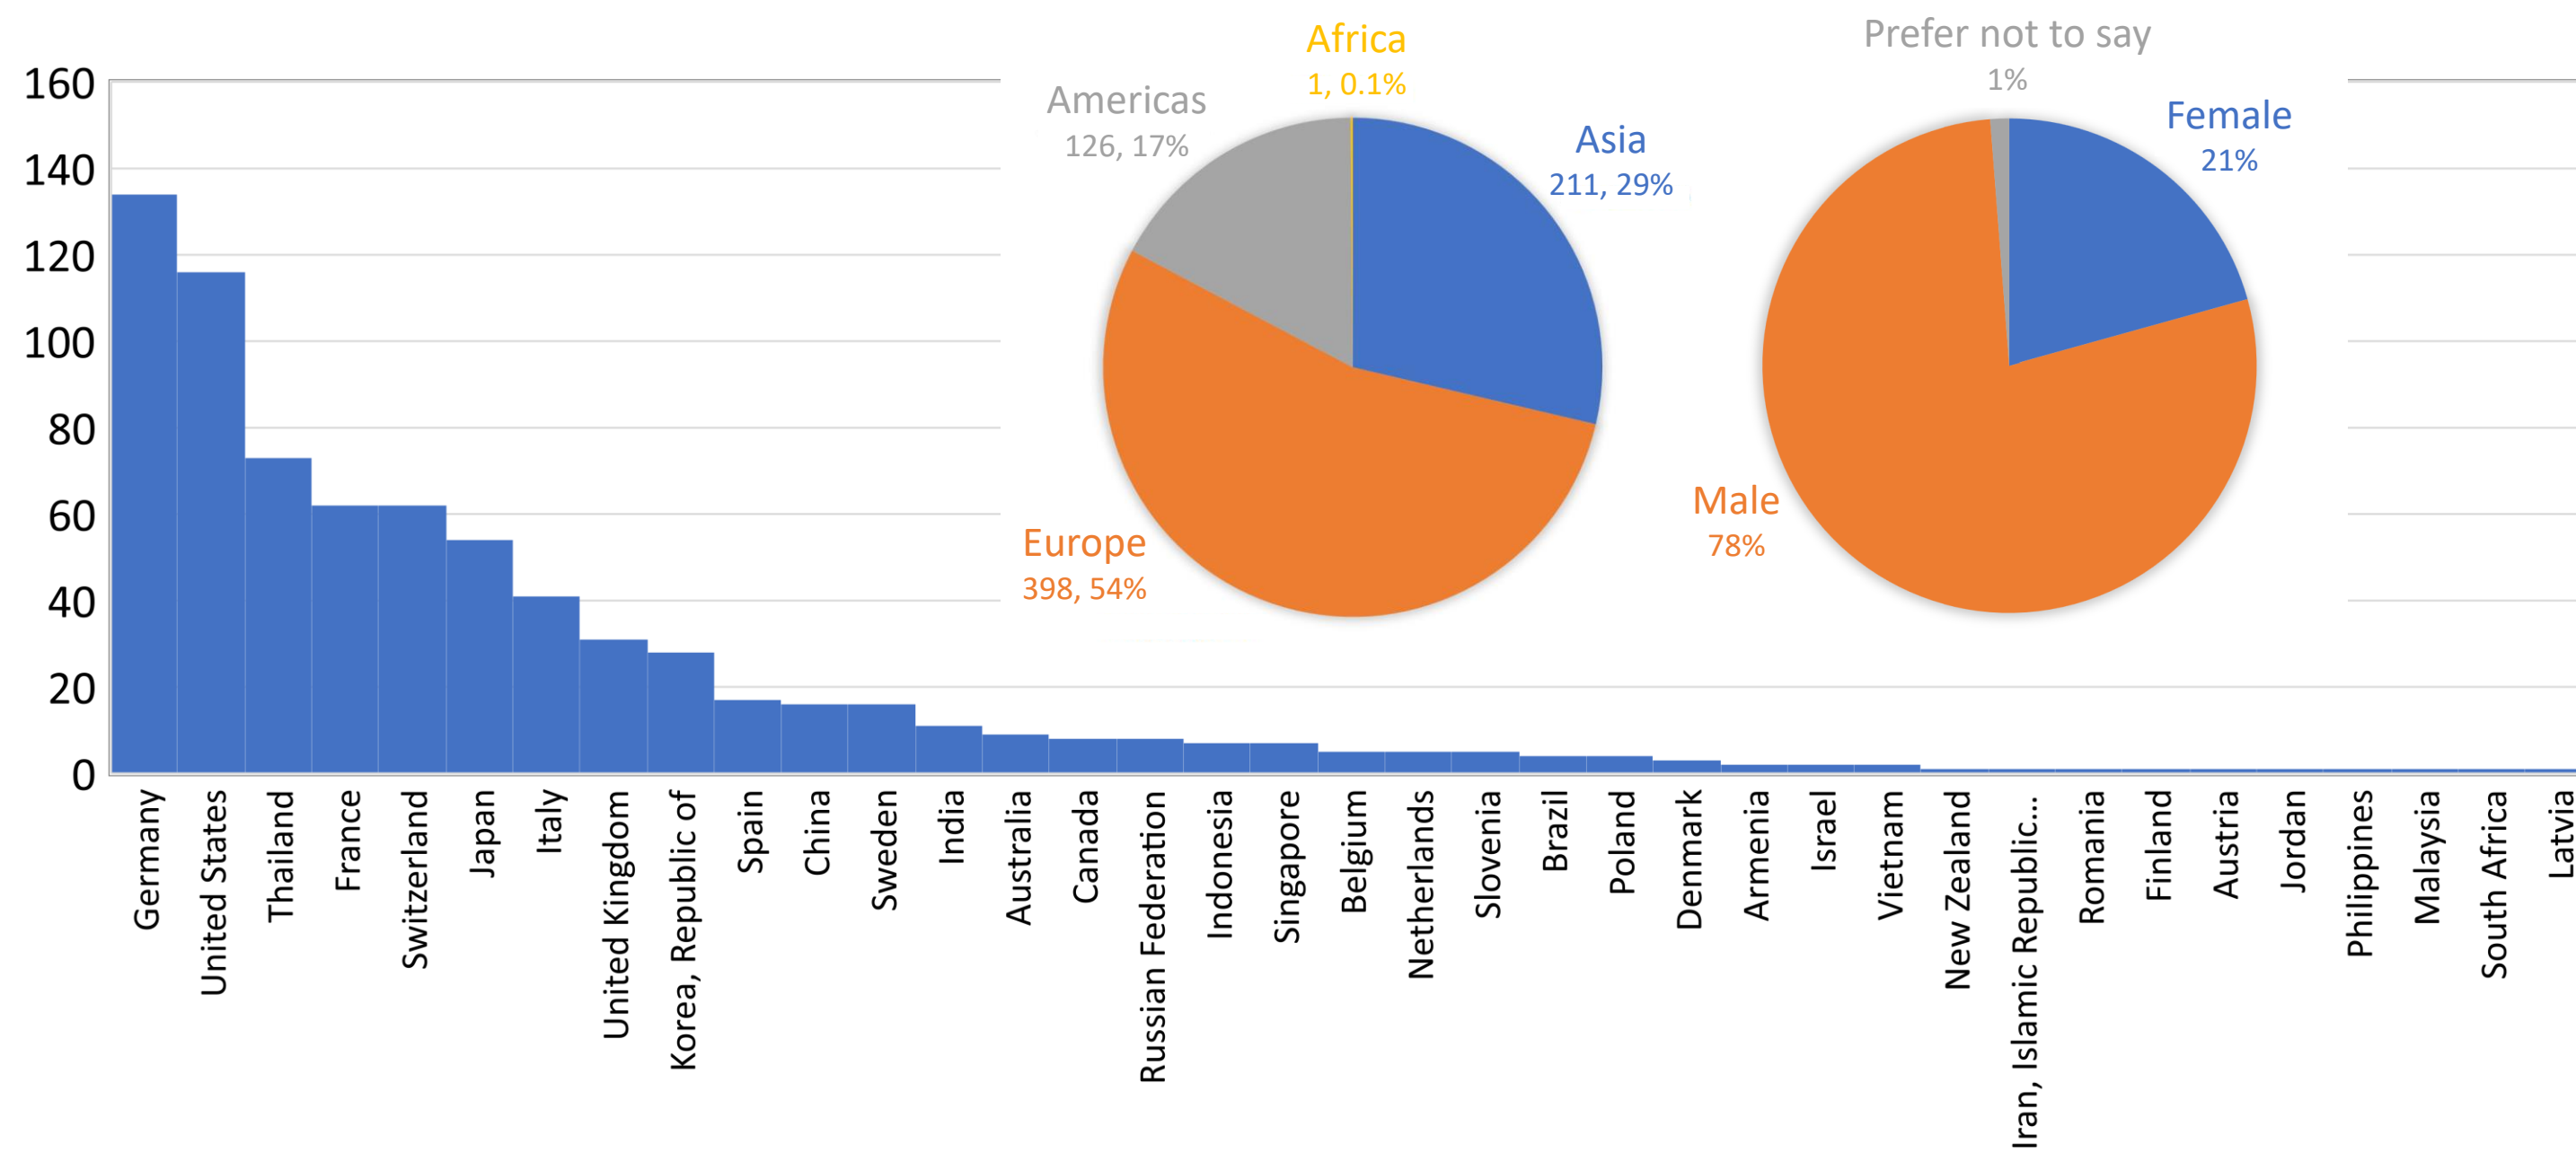

IPAC BACK IN FULL FORCE in THAILAND

LOC

- Scientific Program
- Conference Proceeding
- Conference IT
- Exhibitor and Sponsor
- Conference Support

Total 86 members

Venue

IMPACT EXHIBITION AND CONVENTION CENTER

Scientific Program

Delegate Registration

Country	Percentage	Participant Type	Number
Germany	18.64	Full regular delegate	378
United States	16.13	Day registration delegate	3
Thailand	10.15	Student	169
France	8.62	Exhibitor	118
Switzerland	8.62	Companions	19
Japan	7.51	Guest	18
Italy	5.70	Editor	26
United Kingdom	4.31	Staff	54
Korea, Republic of	3.89	Remote speaker	21
Spain	2.36		
Total			806